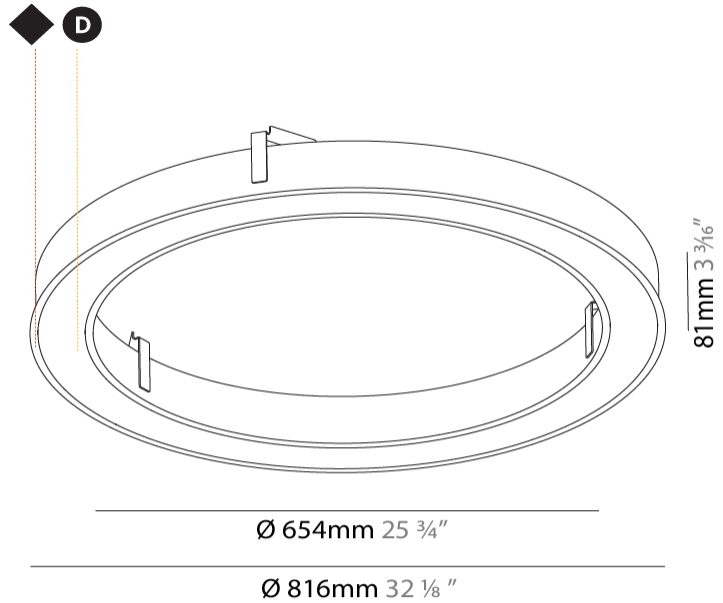

PHYSICAL

| |
|---|
| Shape: Round |
| Diameter (mm): 816 |
| Diameter (in): 32 1/8 |
| Height (mm): 81 |
| Height (in): 3 3/16 |
| Min. Recessing Depth (mm): 120 |
| Min. Recessing Depth (in): 4 3/4 |
| Light Distribution: Direct |
| Weight (kg): 6.755 |
| Weight (lbs): 14.89 |
| Diffuser: PMMA - Opal or Micro-Prism |
| Fixture Finish: SSR / BKV / CWI / CRY / HAB / UFT / ITA / RUA / FTG / MYG / LOD / PUS / FRO / FUP / KIA / POP / BLS / SPG / MEY / GOH / GUM / CHC / COM / ABZ / JAG / OBR / MOS / ROR |
| Fixture Material: Aluminum |
| Cut-out Measurements: 807mm / 31 3/4" x 663mm / 26 1/8" |

| |
|--|
| Certified By: Certified for North American Standards |
| IP rating: IP20 |

807mm x 663mm
31 3/4" x 26 1/8"

120mm
4 3/4"

10 - 30mm
3/8" - 1 3/16"

| | |
|-----------|-------|
| PROJECT | _____ |
| TYPE | _____ |
| SPECIFIER | _____ |
| QUANTITY | _____ |
| DATE | _____ |

PHYSICAL

| |
|---|
| Shape: Round |
| Diameter (mm): 1566 |
| Diameter (in): 61 ⁵ / ₈ |
| Height (mm): 81 |
| Height (in): 3 ³ / ₁₆ |
| Min. Recessing Depth (mm): 120 |
| Min. Recessing Depth (in): 4 ³ / ₄ |
| Light Distribution: Direct |
| Weight (kg): 14.042 |
| Weight (lbs): 30.96 |
| Diffuser: PMMA - Opal or Micro-Prism |
| Fixture Finish: SSR / BKV / CWI / CRY / HAB / UFT / ITA / RUA / FTG / MYG / LOD / PUS / FRO / FUP / KIA / POP / BLS / SPG / MEY / GOH / GUM / CHC / COM / ABZ / JAG / OBR / MOS / ROR |
| Fixture Material: Aluminum |