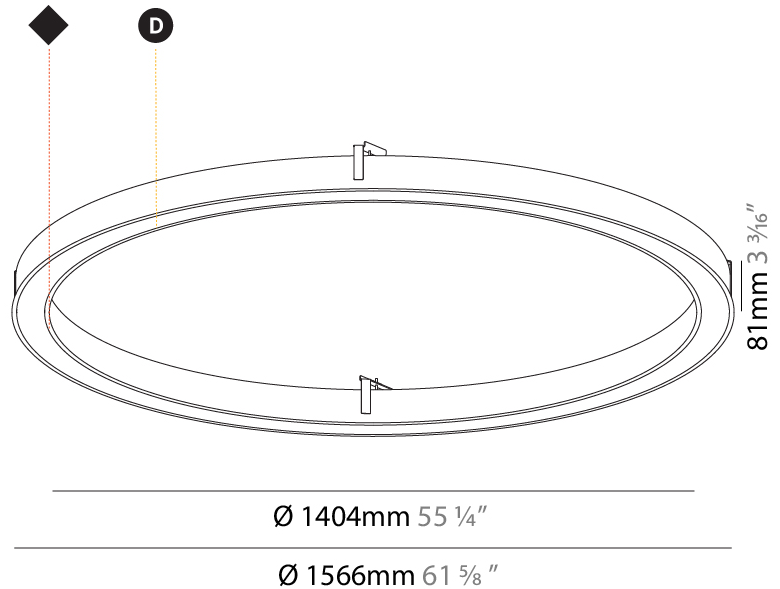

PHYSICAL

| |
|---|
| Shape: Round |
| Diameter (mm): 816 |
| Diameter (in): 32 1/8 |
| Height (mm): 81 |
| Height (in): 3 3/16 |
| Min. Recessing Depth (mm): 120 |
| Min. Recessing Depth (in): 4 3/4 |
| Light Distribution: Direct |
| Weight (kg): 6.755 |
| Weight (lbs): 14.89 |
| Diffuser: PMMA - Opal or Micro-Prism |
| Fixture Finish: SSR / BKV / CWI / CRY / HAB / UFT / ITA / RUA / FTG / MYG / LOD / PUS / FRO / FUP / KIA / POP / BLS / SPG / MEY / GOH / GUM / CHC / COM / ABZ / JAG / OBR / MOS / ROR |
| Fixture Material: Aluminum |
| Cut-out Measurements: 807mm / 31 3/4" x 663mm / 26 1/8" |

| |
|--|
| Certified By: Certified for North American Standards |
| IP rating: IP20 |

807mm x 663mm
31 3/4" x 26 1/8"

120mm
4 3/4"

10 - 30mm
3/8" - 1 3/16"

| | |
|-----------|-------|
| PROJECT | _____ |
| TYPE | _____ |
| SPECIFIER | _____ |
| QUANTITY | _____ |
| DATE | _____ |

PHYSICAL

| |
|---|
| Shape: Round |
| Diameter (mm): 1566 |
| Diameter (in): 61 ⁵ / ₈ |
| Height (mm): 81 |
| Height (in): 3 ³ / ₁₆ |
| Min. Recessing Depth (mm): 120 |
| Min. Recessing Depth (in): 4 ³ / ₄ |
| Light Distribution: Direct |
| Weight (kg): 14.042 |
| Weight (lbs): 30.96 |
| Diffuser: PMMA - Opal or Micro-Prism |
| Fixture Finish: SSR / BKV / CWI / CRY / HAB / UFT / ITA / RUA / FTG / MYG / LOD / PUS / FRO / FUP / KIA / POP / BLS / SPG / MEY / GOH / GUM / CHC / COM / ABZ / JAG / OBR / MOS / ROR |
| Fixture Material: Aluminum |

| |
|--|
| Certified By: Certified for North American Standards |
| IP rating: IP20 |

1557mm x 1413mm
61 ⁵/₁₆" x 55 ⁵/₁₆"

120mm
4 ³/₄"

10 - 30mm
³/₈" - 1 ³/₁₆"

| | |
|-----------|-------|
| PROJECT | _____ |
| TYPE | _____ |
| SPECIFIER | _____ |
| QUANTITY | _____ |
| DATE | _____ |