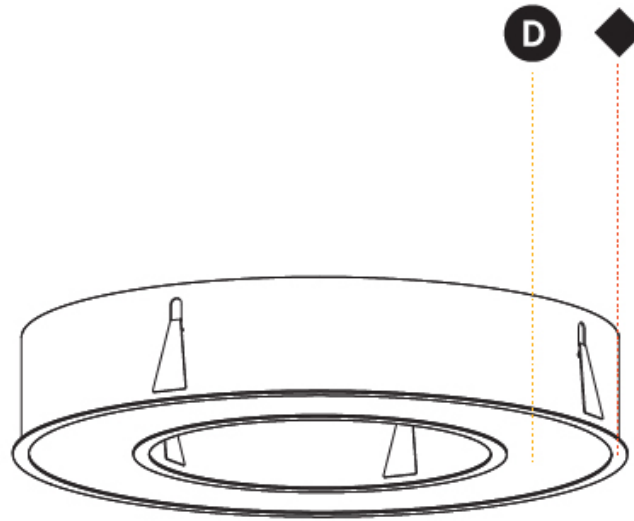

A37500-

PROJECT _____

TYPE _____

SPECIFIER _____

QUANTITY _____

DATE _____