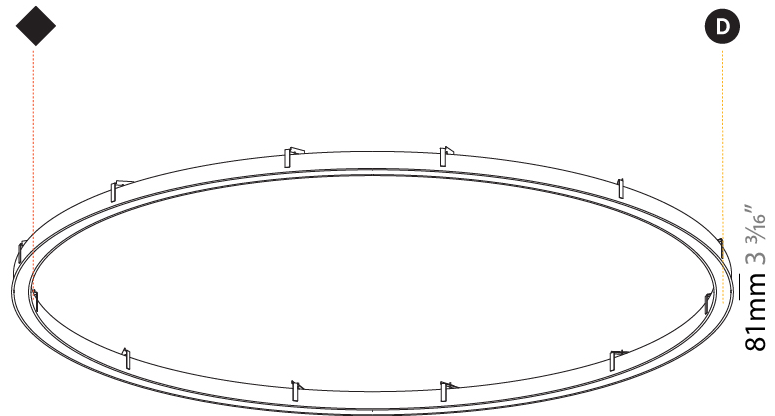

PHYSICAL

| |
|---|
| Shape: Round |
| Diameter (mm): 3016 |
| Diameter (in): 118 3/4 |
| Height (mm): 81 |
| Height (in): 3 1/16 |
| Min. Recessing Depth (mm): 120 |
| Min. Recessing Depth (in): 4 3/4 |
| Light Distribution: Direct |
| Weight (kg): 27.132 |
| Weight (lbs): 59.69 |
| Diffuser: PMMA - Opal or Micro-Prism |
| Fixture Finish: SSR / BKV / CWI / CRY / HAB / UFT / ITA / RUA / FTG / MYG / LOD / PUS / FRO / FUP / KIA / POP / BLS / SPG / MEY / GOH / GUM / CHC / COM / ABZ / JAG / OBR / MOS / ROR |
| Fixture Material: Aluminum |
| Cut-out Measurements: 3007mm / 118 3/8" x 2863mm / 112 11/16" |

| |
|--|
| Certified By: Certified for North American Standards |
| IP rating: IP20 |

Ø 2854mm 112 3/8"

Ø 3016mm 118 3/4"

3007mm x 2863mm
118 3/8" x 112 11/16"

120mm
4 3/4"

10 - 30mm
3/8" - 1 3/16"

GLORIOUS SLIM RECESSED