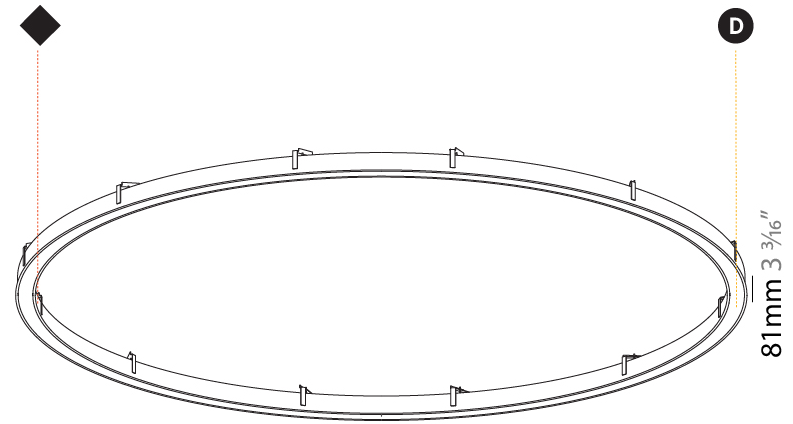

GENERAL

Series: Glorious
 Subseries: Glorious Slim
 Brand: Prolicht
 Division: Architectural
 Mounting Type: Recessed
 Mounting Location: Ceiling
 Subcategory: Ambient

PHYSICAL

Shape: Round
 Diameter (mm): 5216
 Diameter (in): 205 ³/₈
 Height (mm): 81
 Height (in): 3 ³/₁₆
 Min. Recessing Depth (mm): 120
 Min. Recessing Depth (in): 4 ³/₄
 Light Distribution: Direct
 Weight (kg): 47.924
 Weight (lbs): 106.00
 Diffuser: PMMA - Opal or Micro-Prism
 Fixture Finish: SSR / BKV / CWI / CRY / HAB / UFT / ITA / RUA / FTG / MYG / LOD / PUS / FRO / FUP / KIA / POP / BLS / SPG / MEY / GOH / GUM / CHC / COM / ABZ / JAG / OBR / MOS / ROR
 Fixture Material: Aluminum
 Cut-out Measurements: 5207mm / 205" x 5063mm / 199 5/16"

Ø 5054mm 199"

Ø 5216mm 205 ³/₈ "

5207mm x 5063mm
205" x 199 ⁵/₁₆ "

120mm
4 ³/₄ "

10 - 30mm
³/₈" - 1 ³/₁₆ "

| |
|-----------|
| PROJECT |
| TYPE |
| SPECIFIER |
| QUANTITY |
| DATE |

GLORIOUS RECESSED

A37500-